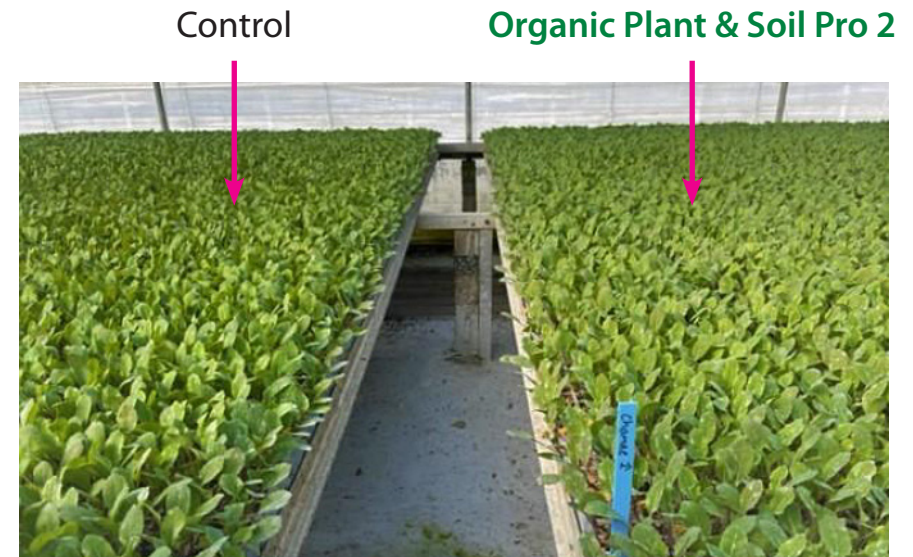

Results of Control (Grower Standard Program) vs. Organic Plant & Soil Pro 2™

DOLE FRESH, INTERNAL FARMING OPERATIONS
Wilder Ranch. Salinas, Ca.

The Cauliflower applied with Organic Plant & Soil Pro 2 had the following agricultural results, compared with Grower Std. Program:

- Plugs with more roots and vigor at time of transplant
- Plants with Bigger, Thicker and heavier leaves.
- Overall Plant with Better Root System, Thicker Stems and Healthier condition.
- More uniform flower growth and better sizes.

In Nursery (7 applications combined with Grower Std. Program in nursery)