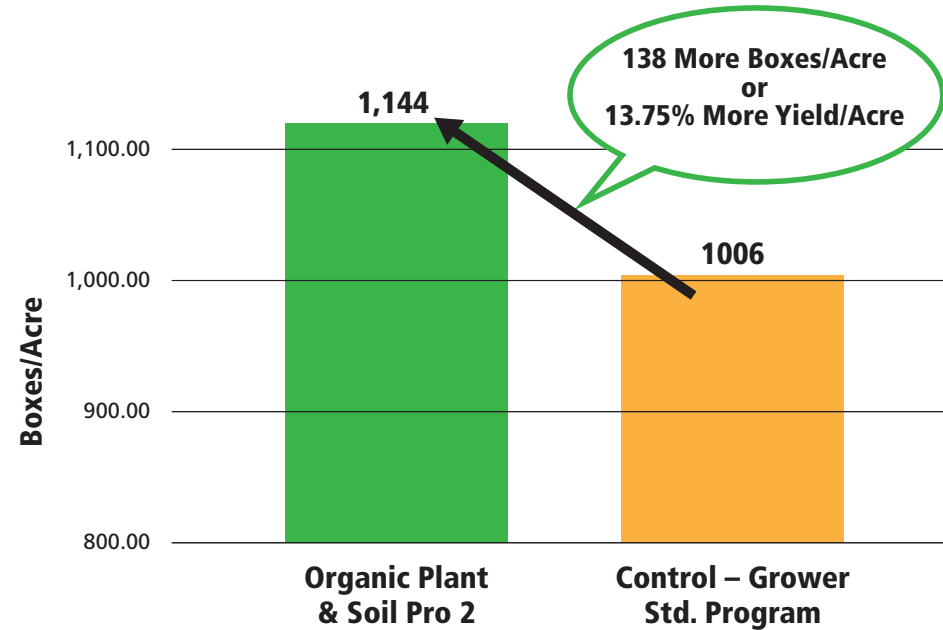

Final Yield Reports

DOLE FRESH,
INTERNAL FARMING OPERATIONS
Wilder Ranch, Salinas, Ca.

Cauliflower Yield Results

138 More Boxes/Acre or 13.75% More Yield
with **Organic Plant & Soil Pro 2**

Fresh Home Ranch, Salinas, CA

Harvest Data collected by Dole Harvest Department

Transplant Date	EHD (Estimated Harvest Date)	Harvest Date	TREATMENTS	HARVEST DATA		Area (1 Acre)	YIELD (TOTAL BOXES/ACRE)
				Total Area (Acres)	Total Boxes		
06-02-23	25-05-23	25-05-23	Lacerta Grower Std (14E)	2.85	2867	1	1006.0
06-02-23	25-05-23	25-05-23	Lacerta Organic Plant & Soil Pro 2 (14M)	2.78	2181	1	1144.2

Extra boxes with Organic Plant & Soil Pro 2: **138.2**
Yield increase per using Organic Plant & Soil Pro 2: **13.75%**